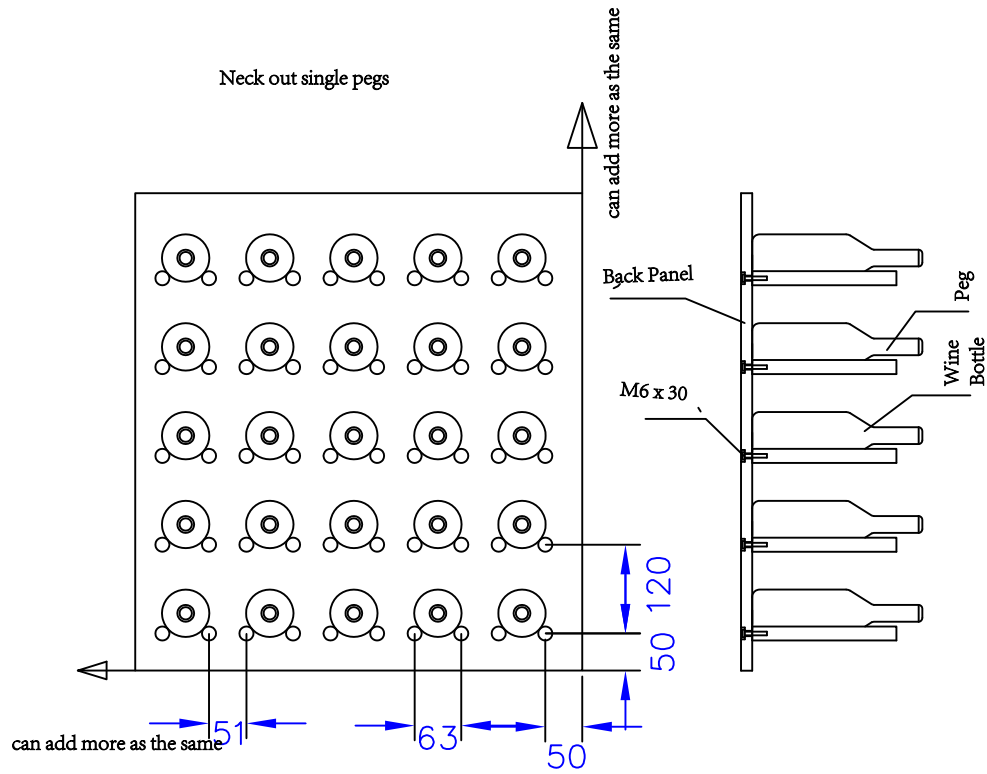

Neck out single pegs

DIMENSION UNIT mm

1/2/3 bottle deep horizontal wine pegs